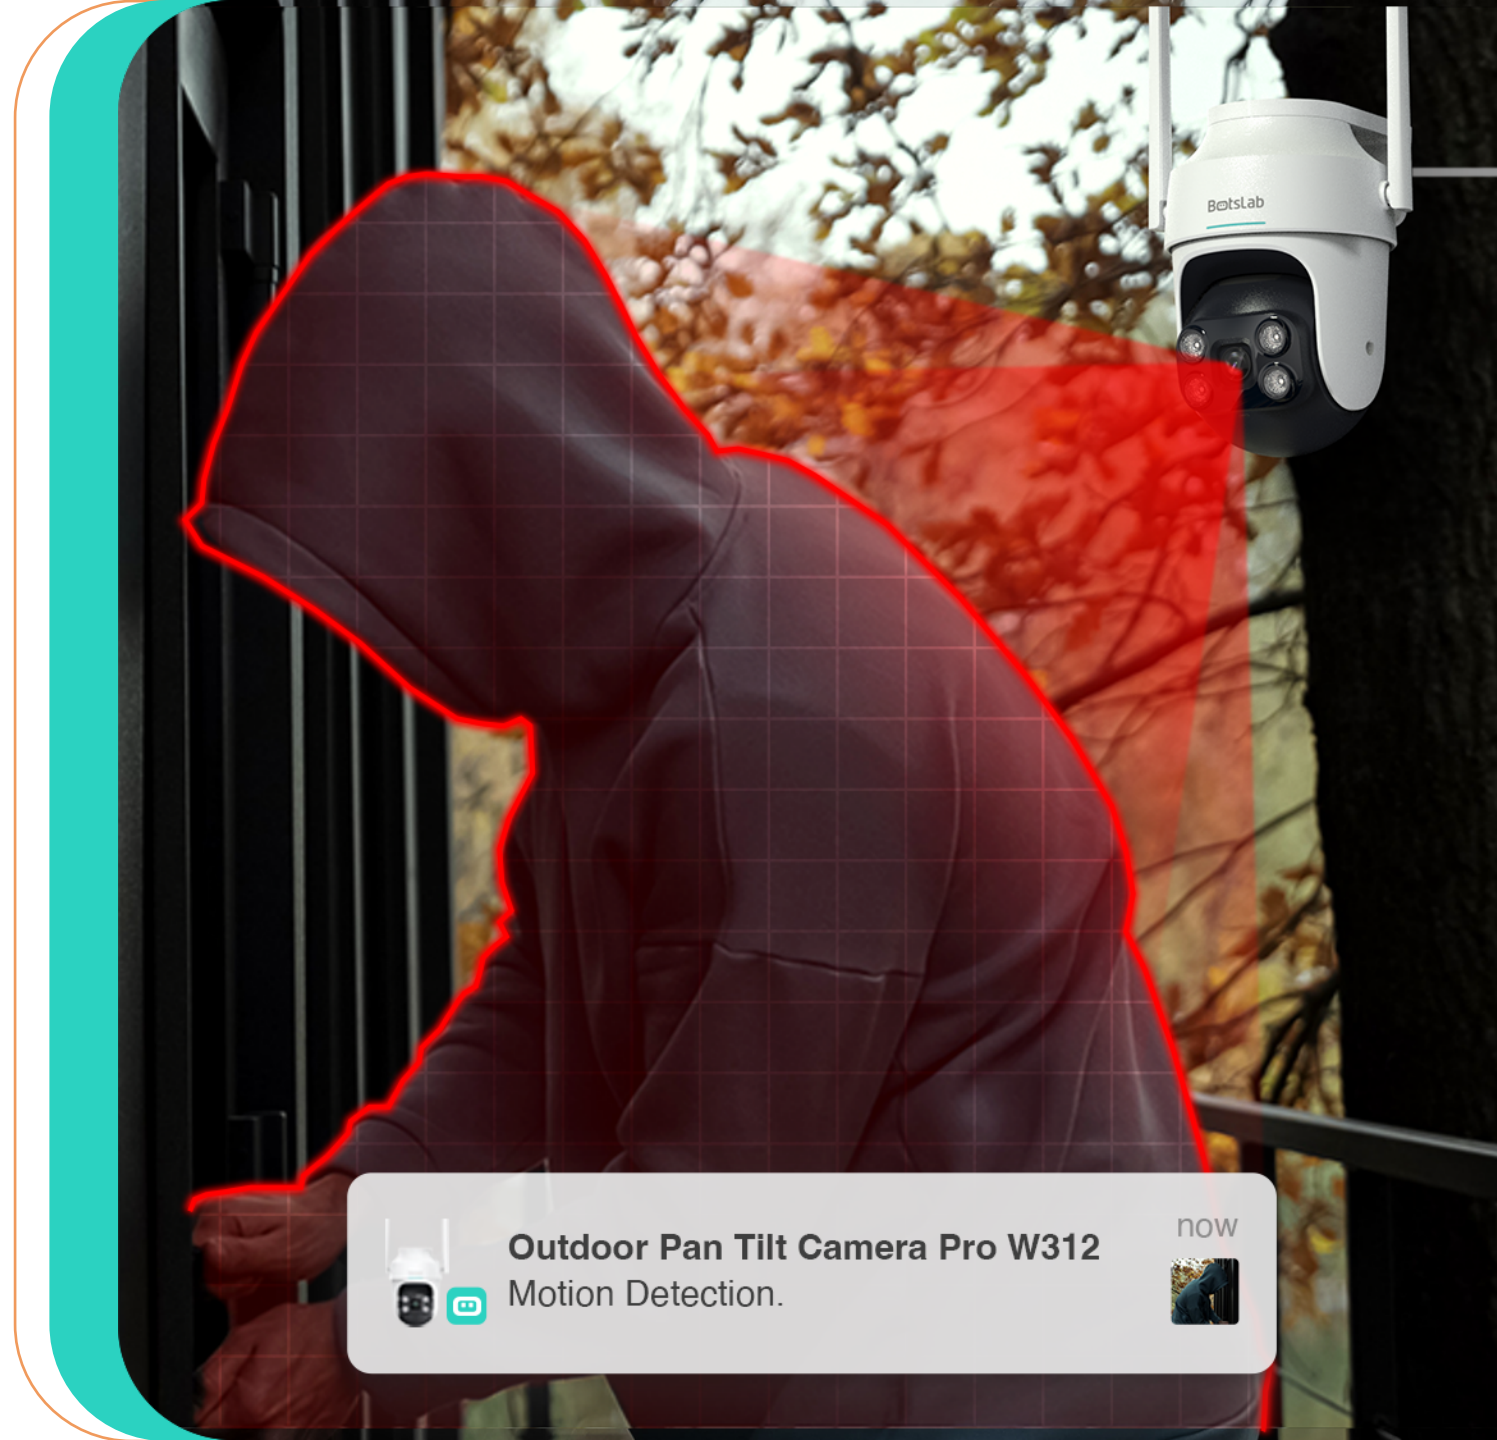

## Always See Details, Even at Night.

- 4 High-Power Lamps
- Dual-Light: White Light and Infrared
- F1.6 Wide Aperture Lens

White Light Night Vision

Infrared Night Vision

## Smart Security with Siren & Light Alarm

Customizable Timing for Motion Detection