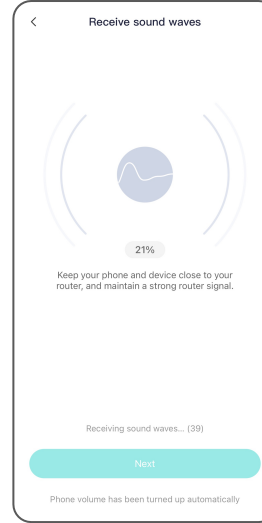

# Botslab APP User Guide

Scan to download  
Botslab APP

Download on the  
App Store

GET IT ON  
Google Play

**3** Steps

Configure Your Network

**1** Year

Free Cloud Service

# Product Comparison

Product Model	EZVIZ H8 Pro	Imou Cruiser 2	Botslab W312
Product Picture			
Resolution	5MP	5MP	4MP
Ethernet Port	√	√	√
Pan & Tilt	340° Pan , 80° Tilt	340° Pan , 90° Tilt	340° Pan, 90° Tilt
Focal Length(EFL)	4 mm/6 mm	3.6 mm	4mm
Wi-Fi	IEEE 802.11b/g/n, 2.4 GHz	IEEE802.11 ax/b/g/n , 2.4 GHz/5GHz	IEEE 802.11a/b/g/n , 2.4GHz/5GHz
Inferred Night Vision	√	√	√
Full-Color Night Vision	√	√	√
Two-Way Audio	√	√	√
Video Encoding	H.265	H.265/H.264	H.265/H.264
Weatherproof	Weatherproof Design	IP66	IP66
Smart Features	Human, Vehicle Detection , Waving-Hand Recognition &Control	Motion Detection, Configurable Region, Human Detection, Vehicle Detection	AI Skills ( Vehicle Recognition, Vehicle Protection, Illegal Parking Monitoring) , Human Auto Zoom Tracking, Noise Cancellation
Local Storage	Support Micro SD Card up to 512G	Support Micro SD Card up to 256G	Support Micro SD Card up to 256G
ONVIF	×	√	√
Cloud Storage	Support ( Trial Time : 7 days )	Support ( Trial Time : 14 days )	Support ( Trial Time : 1 Year )