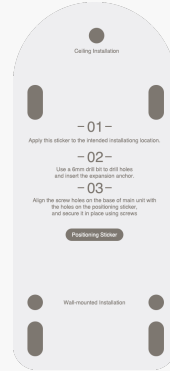

Positioning sticker
x1