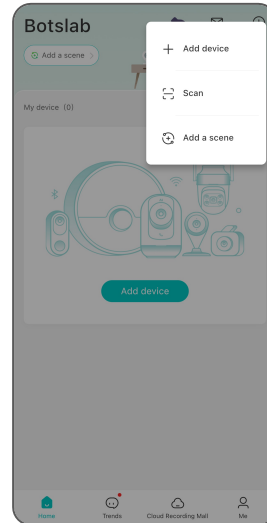

# Botslab APP User Guide

Scan to download  
Botslab APP

Download on the  
App Store

GET IT ON  
Google Play

**3** Steps

Configure Your Network

**1** Year

Free Cloud Service

# Product Comparison

Product Model	EZVIZ H8 Pro	Imou Cruiser 2	Botslab W312
Product Picture			
Resolution	5MP	5MP	4MP
Ethernet Port	√	√	√
Pan & Tilt	340° Pan , 80° Tilt	340° Pan , 90° Tilt	340° Pan, 90° Tilt
Focal Length(EFL)	4 mm/6 mm	3.6 mm	4mm
Wi-Fi	IEEE 802.11b/g/n, 2.4 GHz	IEEE802.11 ax/b/g/n , 2.4 GHz/5GHz	IEEE 802.11a/b/g/n , 2.4GHz/5GHz
Inferred Night Vision	√	√	√
Full-Color Night Vision	√	√	√
Two-Way Audio	√	√	√
Video Encoding	H.265	H.265/H.264	H.265/H.264
Weatherproof	Weatherproof Design	IP66	IP66
Smart Features	Human, Vehicle Detection , Waving-Hand Recognition &Control	Motion Detection, Configurable Region, Human Detection, Vehicle Detection	AI Skills ( Vehicle Recognition, Vehicle Protection, Illegal Parking Monitoring) , Human Auto Zoom Tracking, Noise Cancellation
Local Storage	Support Micro SD Card up to 512G	Support Micro SD Card up to 256G	Support Micro SD Card up to 256G
ONVIF	×	√	√
Cloud Storage	Support ( Trial Time : 7 days )	Support ( Trial Time : 14 days )	Support ( Trial Time : 1 Year )