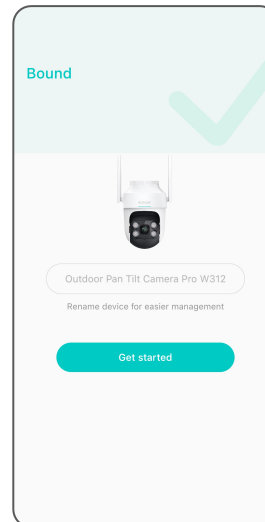

# Botslab APP User Guide

Scan to download  
Botslab APP

Download on the  
App Store

GET IT ON  
Google Play

**3** Steps

Configure Your Network

**1** Year

Free Cloud Service

# Product Comparison

Product Model	EZVIZ H8 Pro	Imou Cruiser 2	Botslab W312
Product Picture			
Resolution	5MP	5MP	4MP
Ethernet Port	√	√	√
Pan & Tilt	340° Pan , 80° Tilt	340° Pan , 90° Tilt	340° Pan, 90° Tilt
Focal Length(EFL)	4 mm/6 mm	3.6 mm	4mm
Wi-Fi	IEEE 802.11b/g/n, 2.4 GHz	IEEE802.11 ax/b/g/n , 2.4 GHz/5GHz	IEEE 802.11a/b/g/n , 2.4GHz/5GHz
Inferred Night Vision	√	√	√
Full-Color Night Vision	√	√	√
Two-Way Audio	√	√	√
Video Encoding	H.265	H.265/H.264	H.265/H.264
Weatherproof	Weatherproof Design	IP66	IP66
Smart Features	Human, Vehicle Detection , Waving-Hand Recognition &Control	Motion Detection, Configurable Region, Human Detection, Vehicle Detection	AI Skills ( Vehicle Recognition, Vehicle Protection, Illegal Parking Monitoring) , Human Auto Zoom Tracking, Noise Cancellation
Local Storage	Support Micro SD Card up to 512G	Support Micro SD Card up to 256G	Support Micro SD Card up to 256G
ONVIF	×	√	√
Cloud Storage	Support ( Trial Time : 7 days )	Support ( Trial Time : 14 days )	Support ( Trial Time : 1 Year )