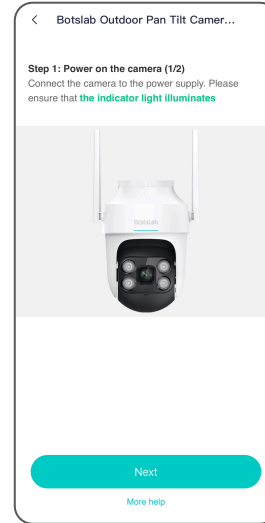

# Botslab APP User Guide

Scan to download  
Botslab APP

Download on the  
App Store

GET IT ON  
Google Play

**3** Steps

Configure Your Network

**1** Year

Free Cloud Service

# Product Comparison

Product Model	EZVIZ H8 Pro	Imou Cruiser 2	Botslab W312
Product Picture			
Resolution	5MP	5MP	4MP
Ethernet Port	√	√	√
Pan & Tilt	340° Pan , 80° Tilt	340° Pan , 90° Tilt	340° Pan, 90° Tilt
Focal Length(EFL)	4 mm/6 mm	3.6 mm	4mm
Wi-Fi	IEEE 802.11b/g/n, 2.4 GHz	IEEE802.11 ax/b/g/n , 2.4 GHz/5GHz	IEEE 802.11a/b/g/n , 2.4GHz/5GHz
Inferred Night Vision	√	√	√
Full-Color Night Vision	√	√	√
Two-Way Audio	√	√	√
Video Encoding	H.265	H.265/H.264	H.265/H.264
Weatherproof	Weatherproof Design	IP66	IP66
Smart Features	Human, Vehicle Detection , Waving-Hand Recognition &Control	Motion Detection, Configurable Region, Human Detection, Vehicle Detection	AI Skills ( Vehicle Recognition, Vehicle Protection, Illegal Parking Monitoring) , Human Auto Zoom Tracking, Noise Cancellation
Local Storage	Support Micro SD Card up to 512G	Support Micro SD Card up to 256G	Support Micro SD Card up to 256G
ONVIF	×	√	√
Cloud Storage	Support ( Trial Time : 7 days )	Support ( Trial Time : 14 days )	Support ( Trial Time : 1 Year )