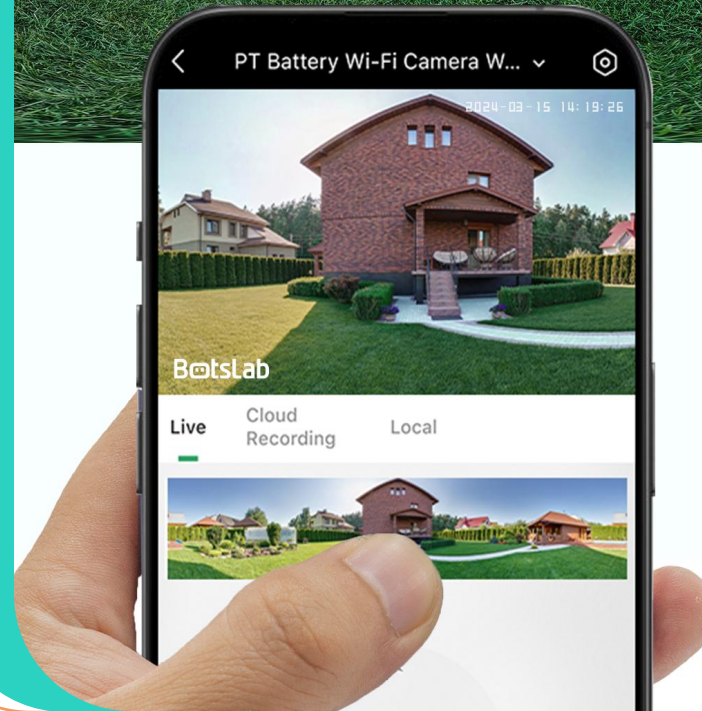

2.4GHz  
Wi-Fi

Siren & Light  
Alarm

IP65  
Weatherproof

## 360° Coverage, One-Tap for Panorama

Instantly Explore Every Angle with One-Tap

- 360° Horizontal View, 136° Vertical View