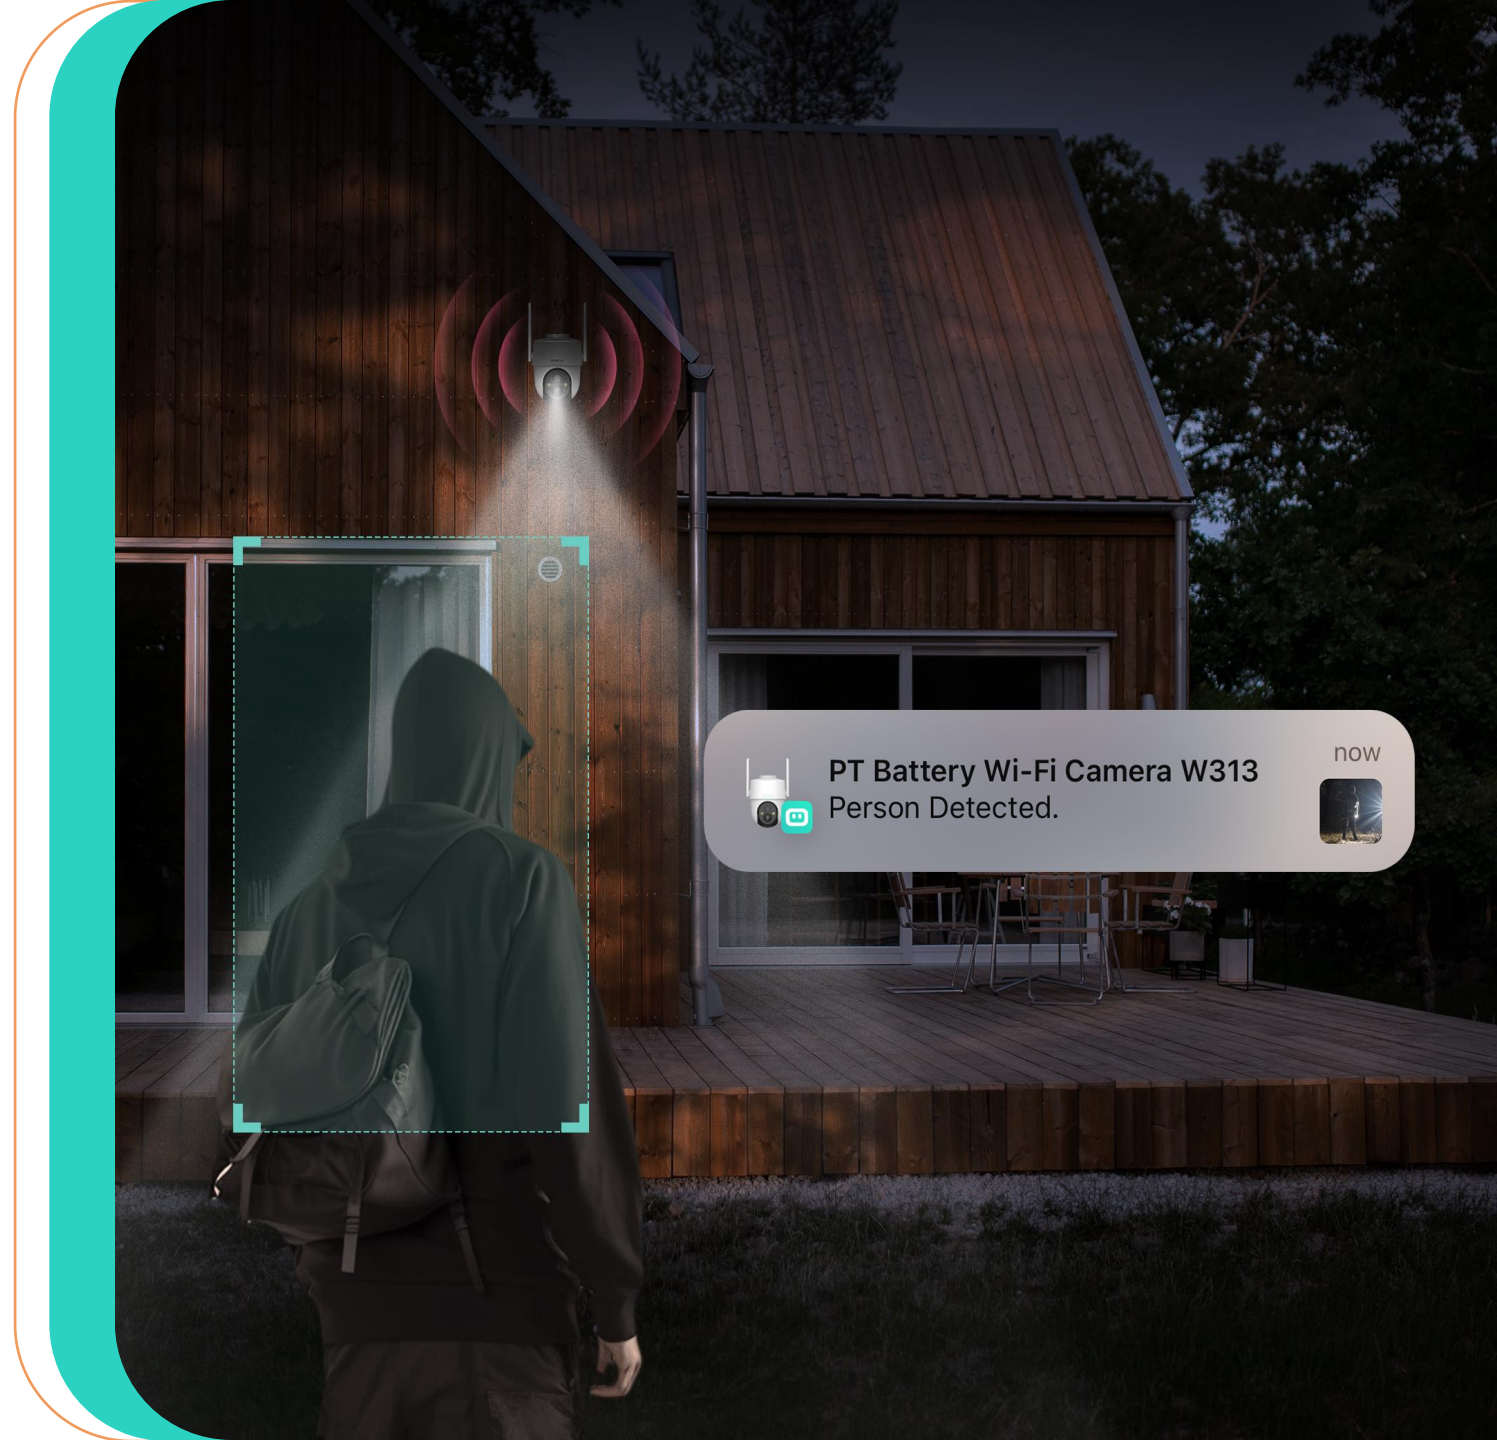

## Long-Lasting Rechargeable Battery

No Need for Replacement or Frequent  
Recharging

**5200** mAh

## Precise Detection, Maximum Protection

Siren & Light Alarm Only for Human Detection

PT Battery Wi-Fi Camera W313  
Person Detected.

now