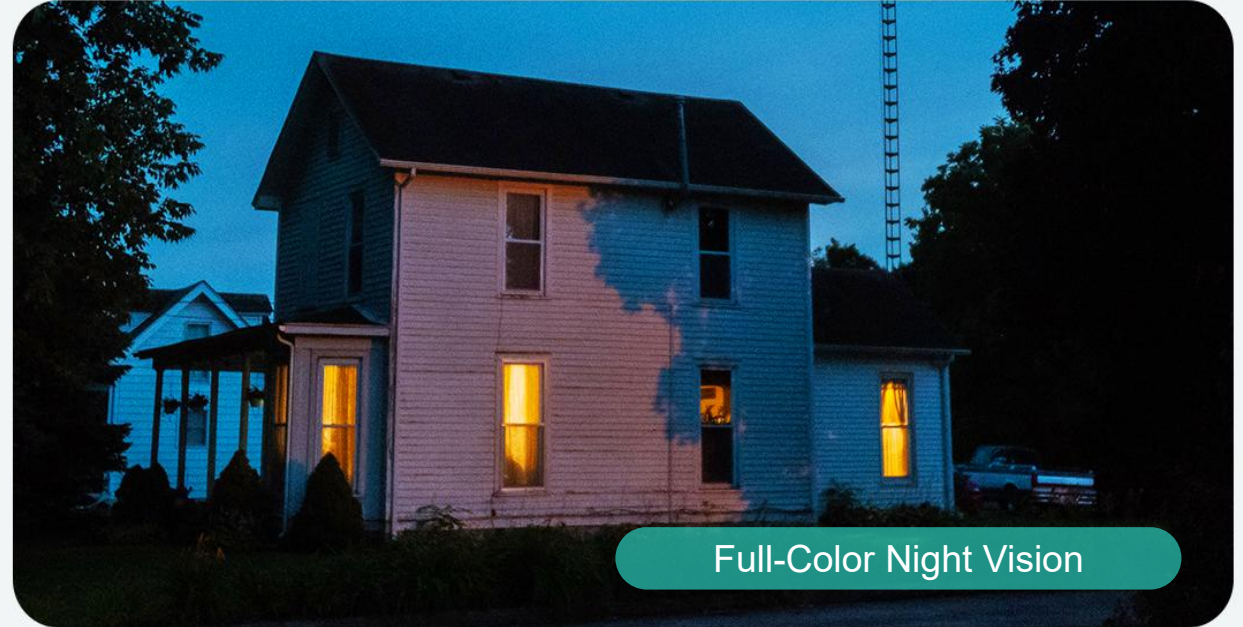

Always Capture Details, Even at Night

F1.6 Wide Aperture Lens for Clear Night Vision