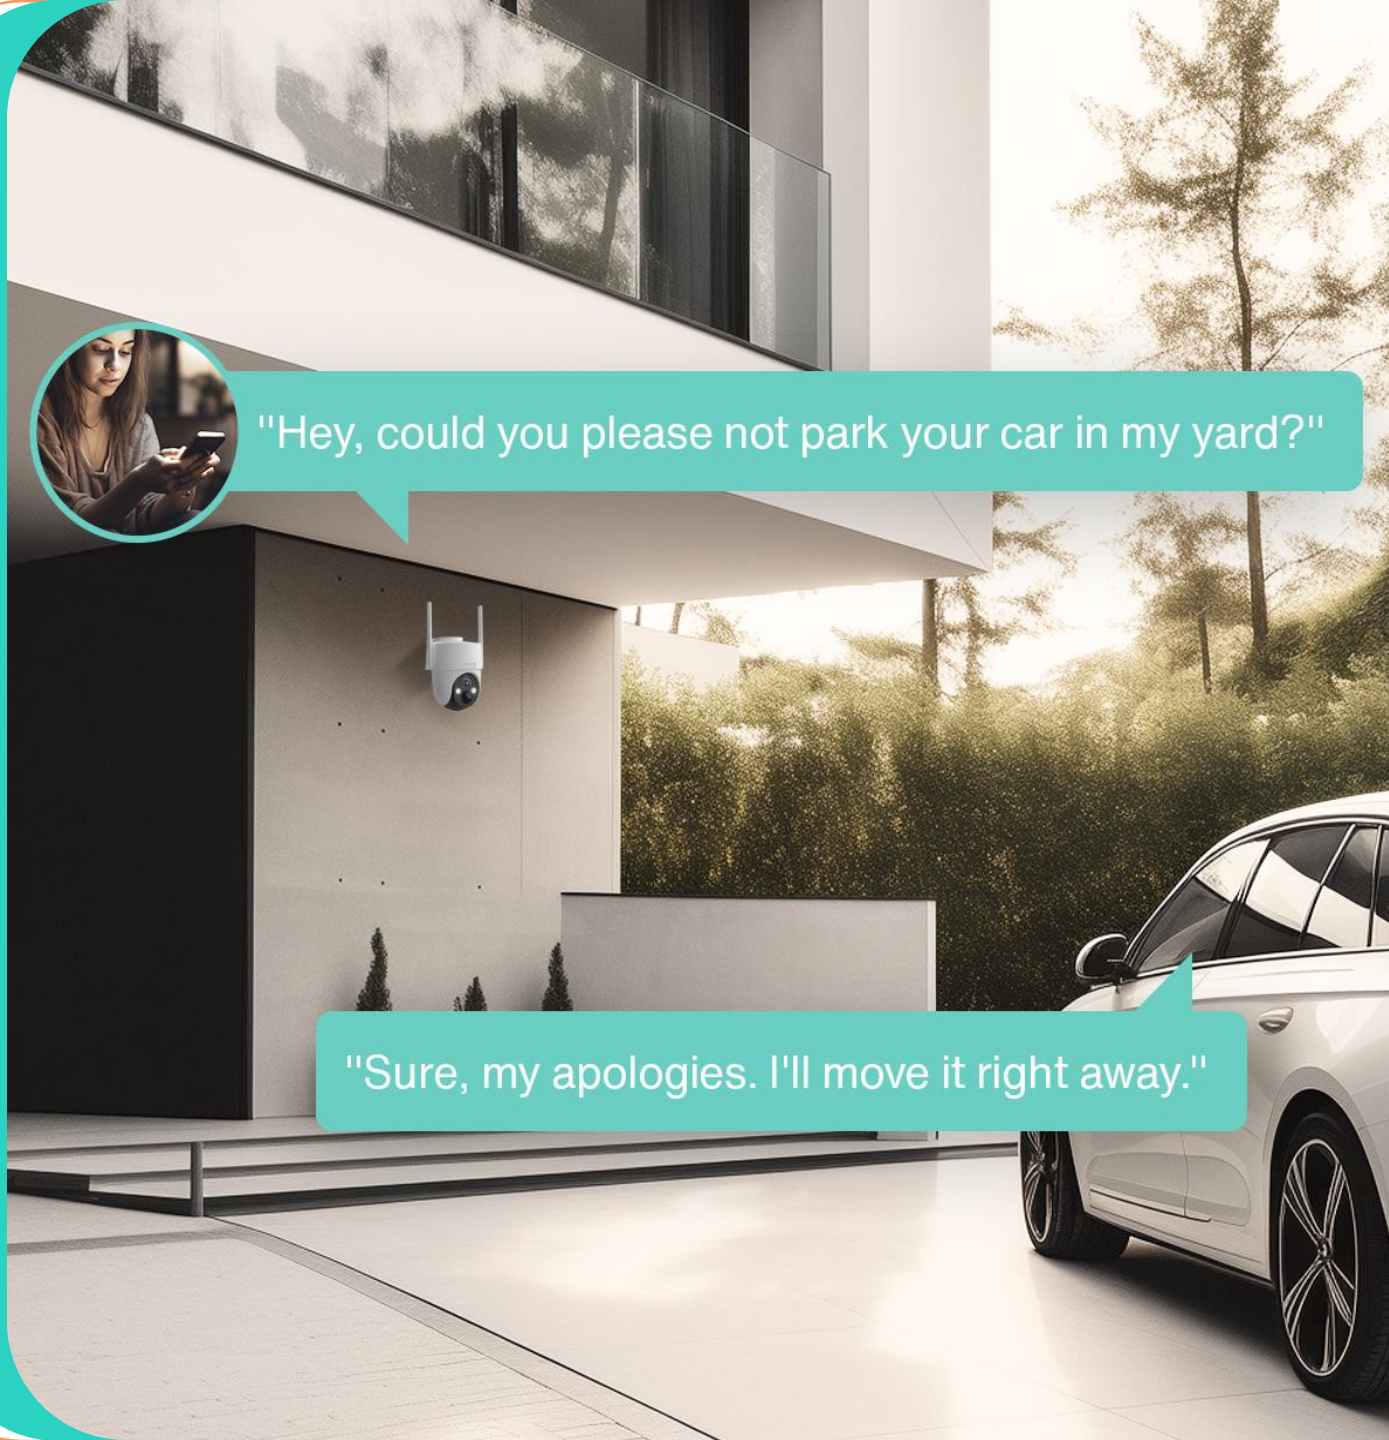

## Stay in Control Anywhere, Anytime

Clear Two-Way Audio for up to 16ft Range  
Voice Modulation for Privacy.

"Hey, could you please not park your car in my yard?"

"Sure, my apologies. I'll move it right away."

## Works with Alexa & Google Assistant

Control Your Camera with Voice Commands

"Alexa, show me the backyard camera."