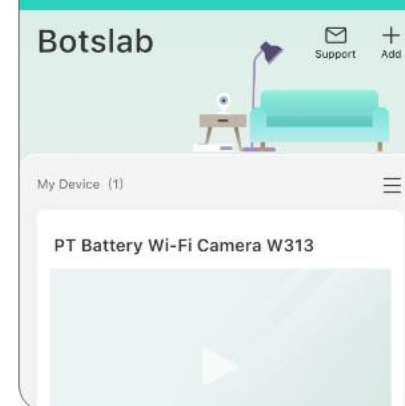

Enjoy Your Secure Life.