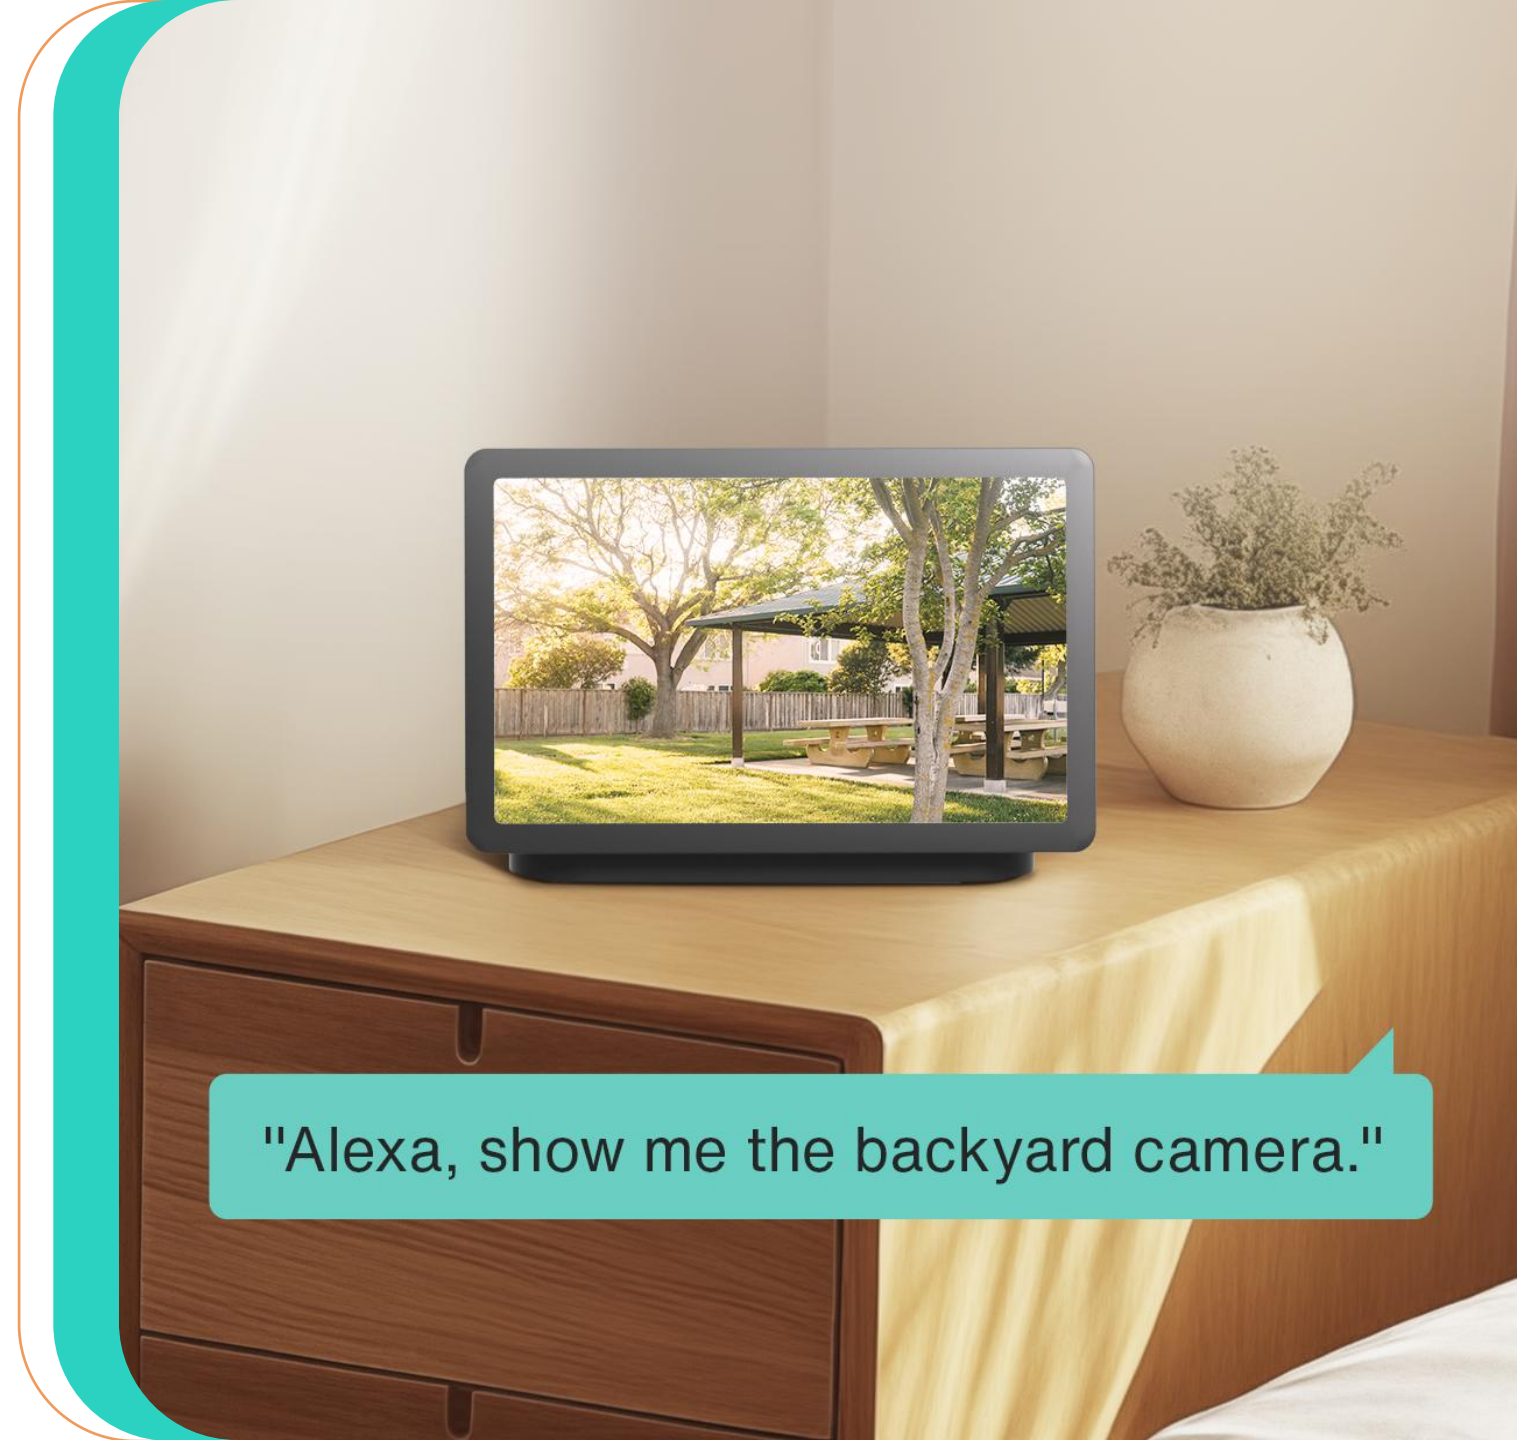

## Stay in Control Anywhere, Anytime

Clear Two-Way Audio for up to 16ft Range  
Voice Modulation for Privacy.

"Hey, could you please not park your car in my yard?"

"Sure, my apologies. I'll move it right away."

## Works with Alexa & Google Assistant

Control Your Camera with Voice Commands

"Alexa, show me the backyard camera."