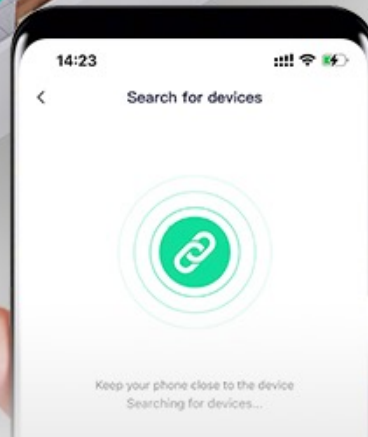

NIR

Know Your Visitors, Even at Night.

Up to 24ft Night Vision Range

Hey, Alexa, show me the video doorbell camera.

Alexa & Google Assistant Integration.

Control Your Video Doorbell with Voice Commands

2.4GHz/5GHz
Wi-Fi

Fast and Stable Network Connection

Double the Signal Transmission Distance

Video Doorbell
R811

Base Station

Router

Easy & Optional Installation

Adhesive: Quick setup in 3 steps

Wall-Mounted: Flat or 15-degree