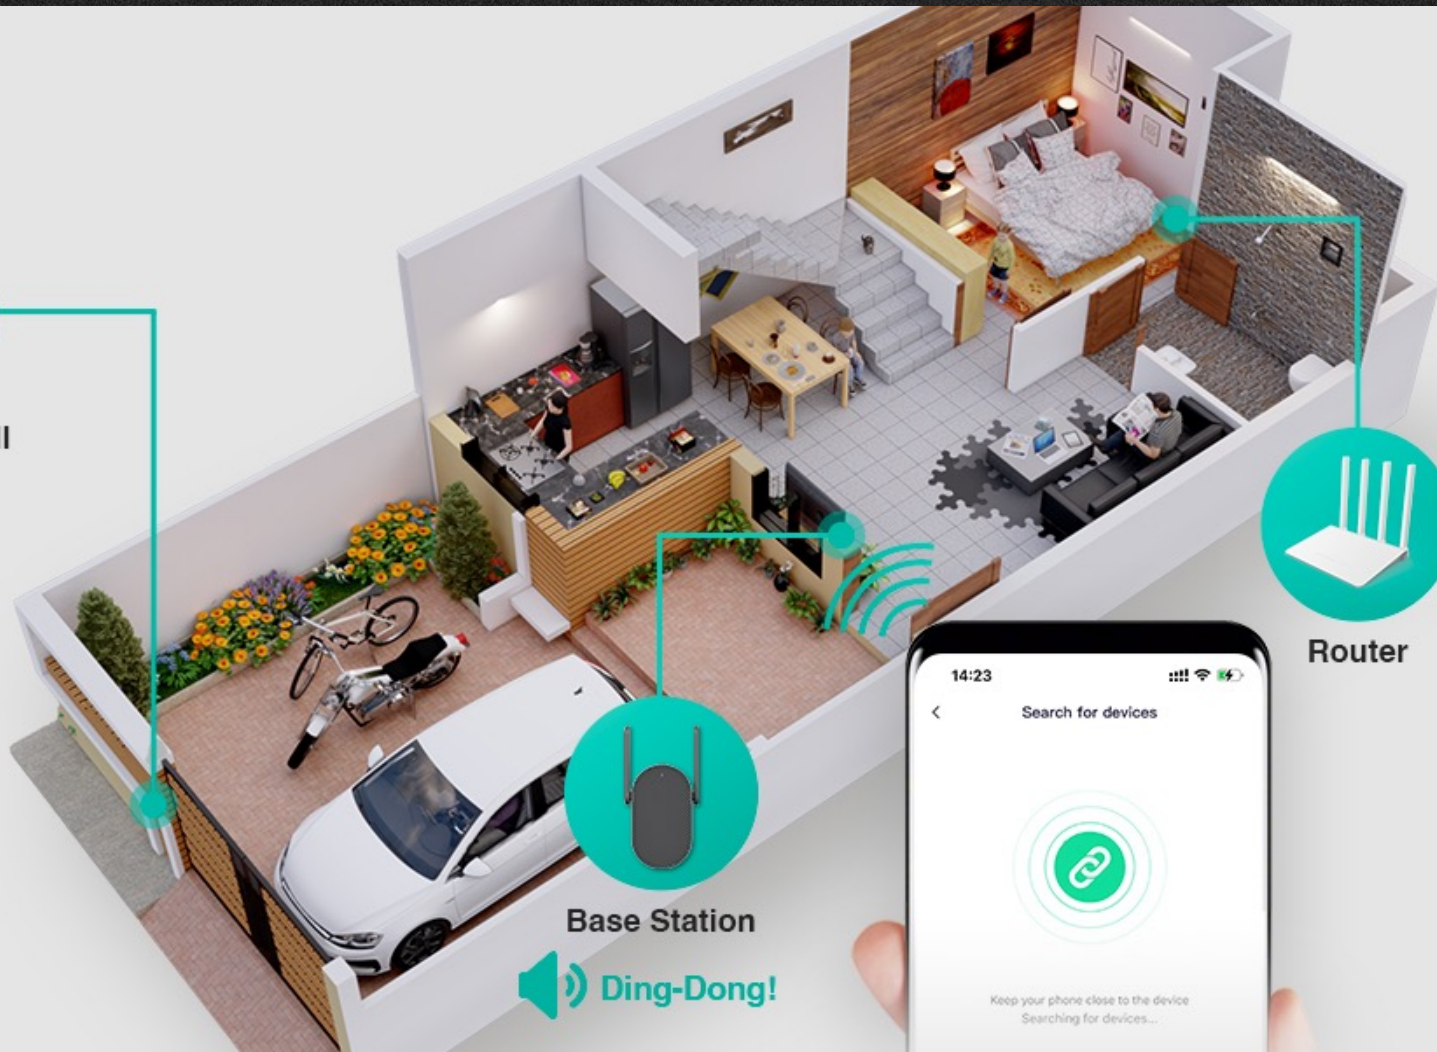

VR Mode

Horizontal Correction Mode

Vertical Correction Mode

AI Detection, Precise Alerts

*Customizable stay alerts - the doorbell sends an alarm when someone lingers at your front door for a duration you choose.

NIR

Know Your Visitors, Even at Night.

Up to 24ft Night Vision Range

Hey, Alexa, show me the video doorbell camera.

Alexa & Google Assistant Integration.

Control Your Video Doorbell with Voice Commands

2.4GHz/5GHz
Wi-Fi

Fast and Stable Network Connection

Double the Signal Transmission Distance

Video Doorbell
R811

Base Station

Router

Easy & Optional Installation

Adhesive: Quick setup in 3 steps

Wall-Mounted: Flat or 15-degree