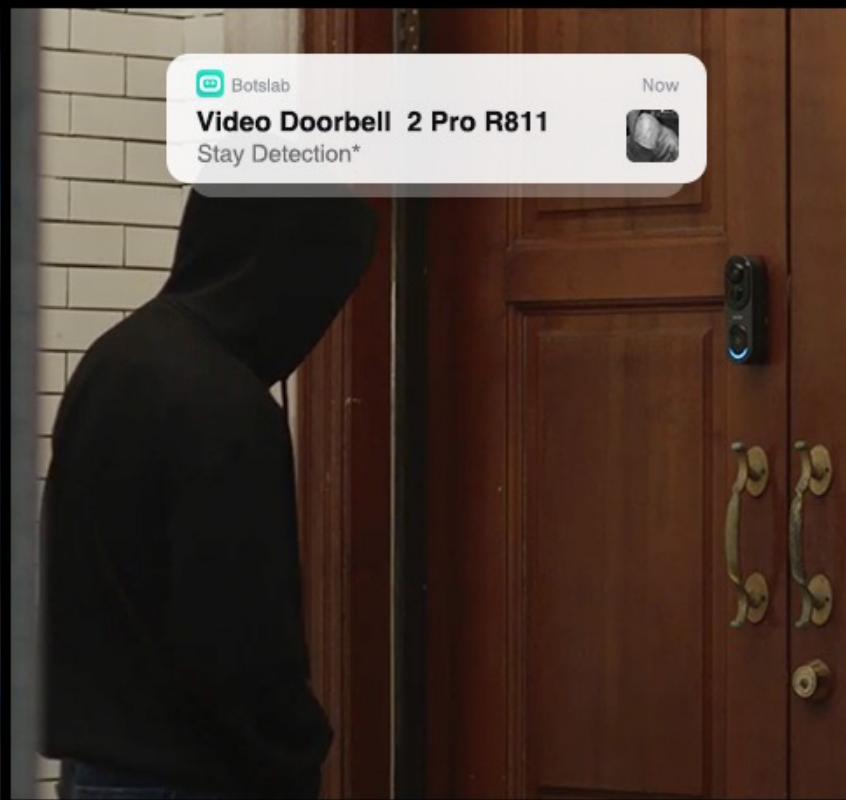

BotsLab

Stay in the Know from Head to Toe

Botslab Video Doorbell 2 Pro R811

180° Wide-Angle View

5MP Resolution

HDR Video Capabilities

Human/Stay Detection/
Visitor Recognition

Radar Detection

VR Mode

Horizontal Correction Mode

Vertical Correction Mode

AI Detection, Precise Alerts

*Customizable stay alerts - the doorbell sends an alarm when someone lingers at your front door for a duration you choose.

NIR

Know Your Visitors, Even at Night.

Up to 24ft Night Vision Range

Hey, Alexa, show me the video doorbell camera.

Alexa & Google Assistant Integration.

Control Your Video Doorbell with Voice Commands

2.4GHz/5GHz
Wi-Fi

Fast and Stable Network Connection

Double the Signal Transmission Distance

Video Doorbell
R811

Base Station

Router

Easy & Optional Installation

Adhesive: Quick setup in 3 steps

Wall-Mounted: Flat or 15-degree