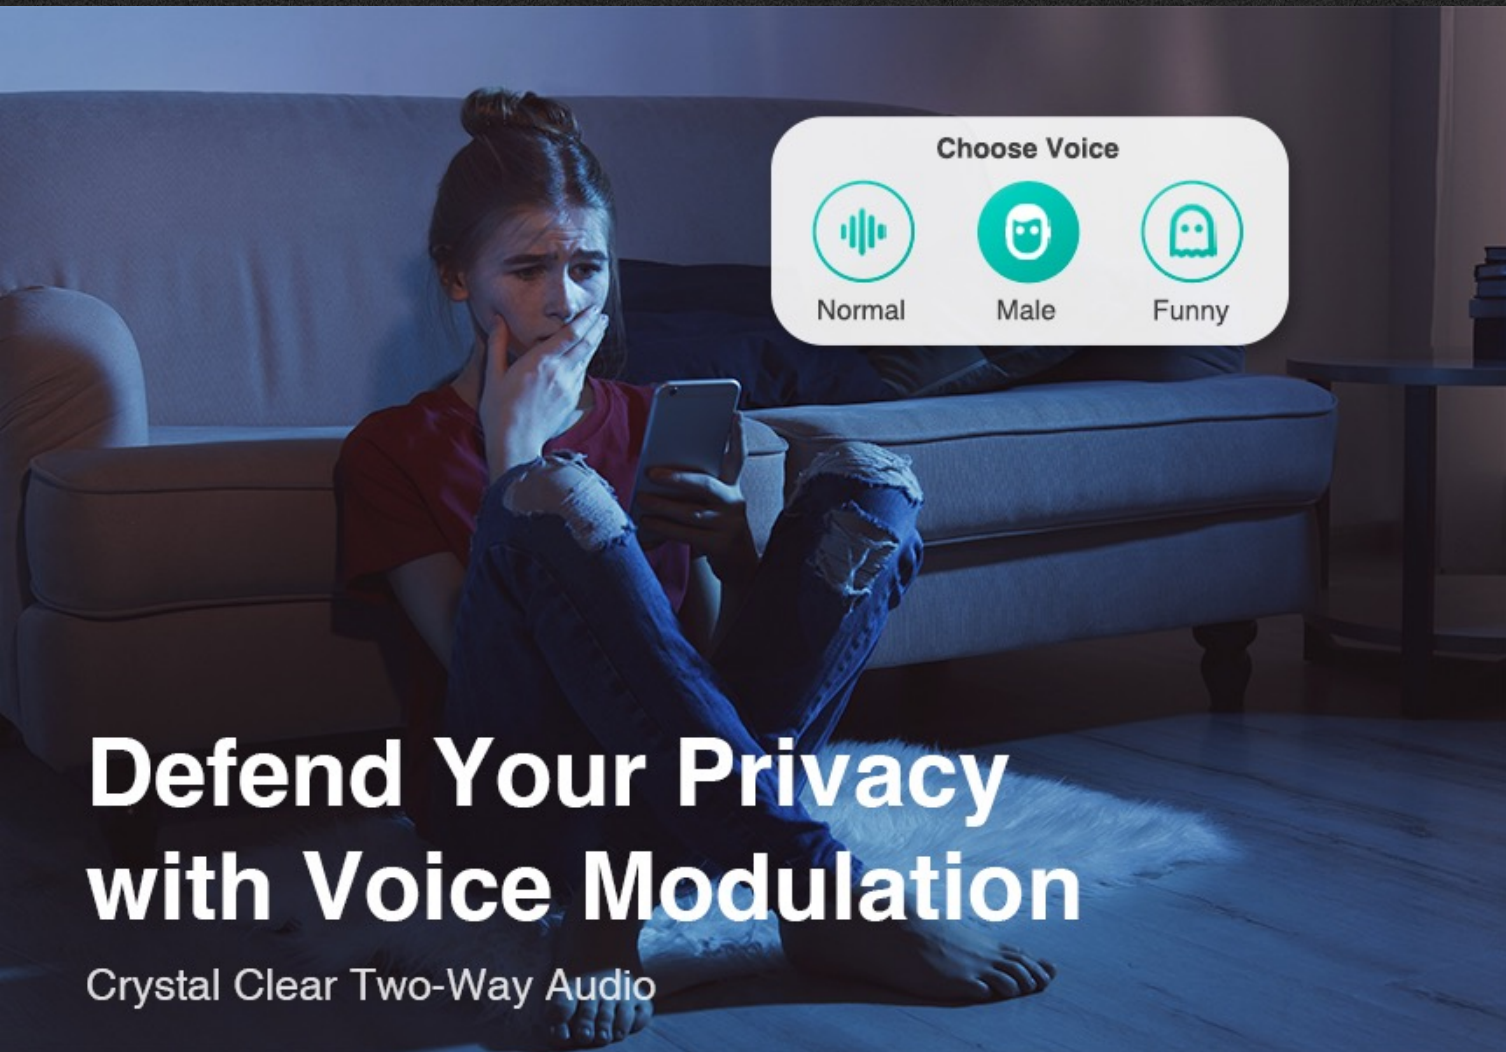

VR Mode

Horizontal Correction Mode

Vertical Correction Mode

AI Detection, Precise Alerts

*Customizable stay alerts - the doorbell sends an alarm when someone lingers at your front door for a duration you choose.

NIR

Know Your Visitors, Even at Night.

Up to 24ft Night Vision Range

Hey, Alexa, show me the video doorbell camera.

Alexa & Google Assistant Integration.

Control Your Video Doorbell with Voice Commands

2.4GHz/5GHz
Wi-Fi